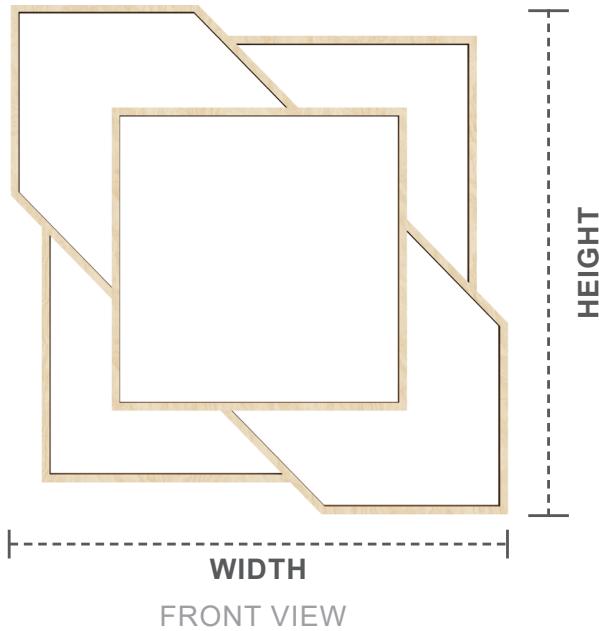

STAIN GRADE WOOD FRETWORK

STYLE

MONUMENT

23 3/8" x 23 3/8"
LARGE

15 3/8" x 15 3/8"
MEDIUM

11 3/8" x 11 3/8"
SMALL

7 3/8" x 7 3/8"
EXTRA SMALL

Wood Species

ALDER

BIRCH

CHERRY

HICKORY

RED OAK

WALNUT

MDF
(paintable)

PANEL CONSTRUCTION: Wood grain veneer over substrate.
3/8" or 1/4" thickness.